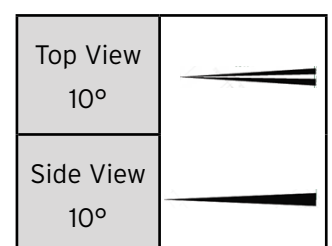

Included lens options:

• Standard

• Horizontal Curtain

• Vertical Curtain

• Corridor/Beam

videofied®

Made by RSI VIDEO TECHNOLOGIES