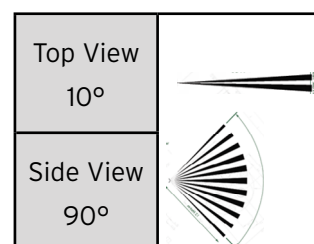

Included lens options:

• Standard

• Horizontal Curtain

• Vertical Curtain

• Corridor/Beam

videofied®

Made by RSI VIDEO TECHNOLOGIES