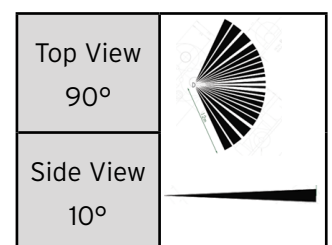

Included lens options:

• Standard

• Horizontal Curtain

• Vertical Curtain

• Corridor/Beam

videofied®

Made by RSI VIDEO TECHNOLOGIES