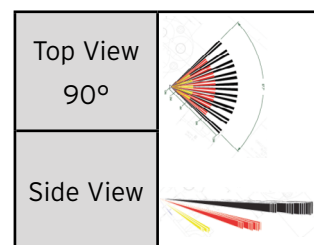

Included lens options:

• Standard